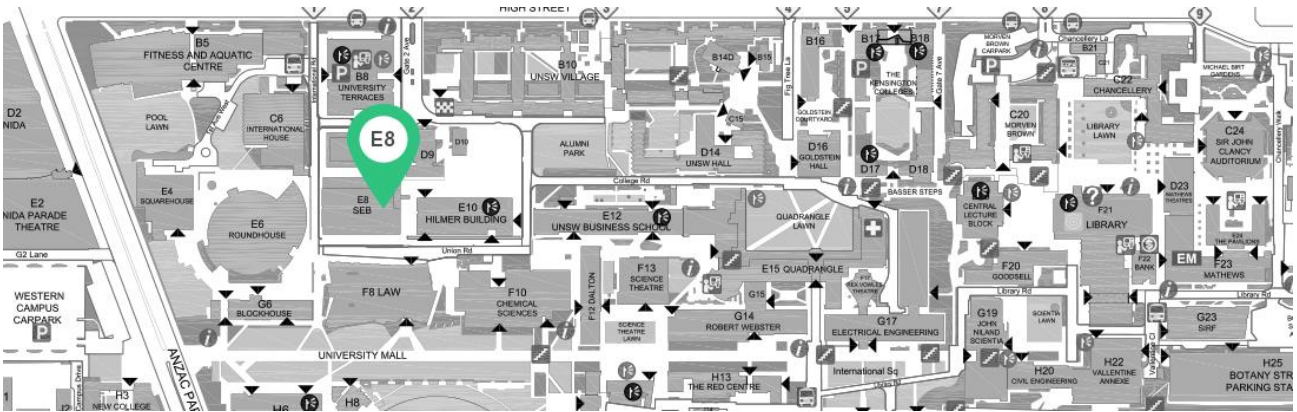

Lower Campus Store

Location

Lower Campus:

SEB, Building E8, UNSW, 2052