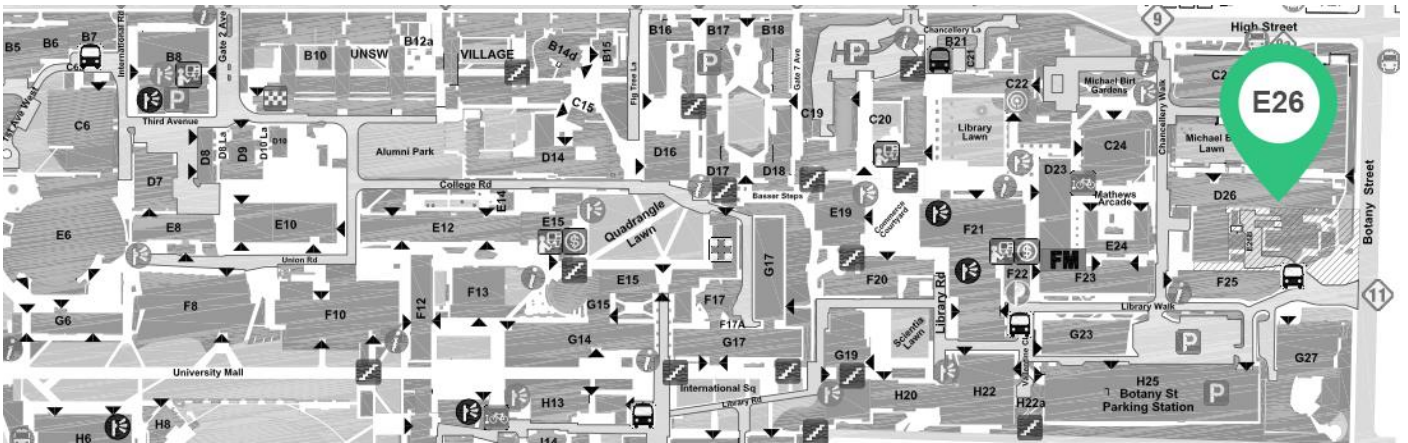

Upper Campus Store

Location

Upper Campus:
LG018 Loading Dock, E26 Bioscience South, UNSW, 2052